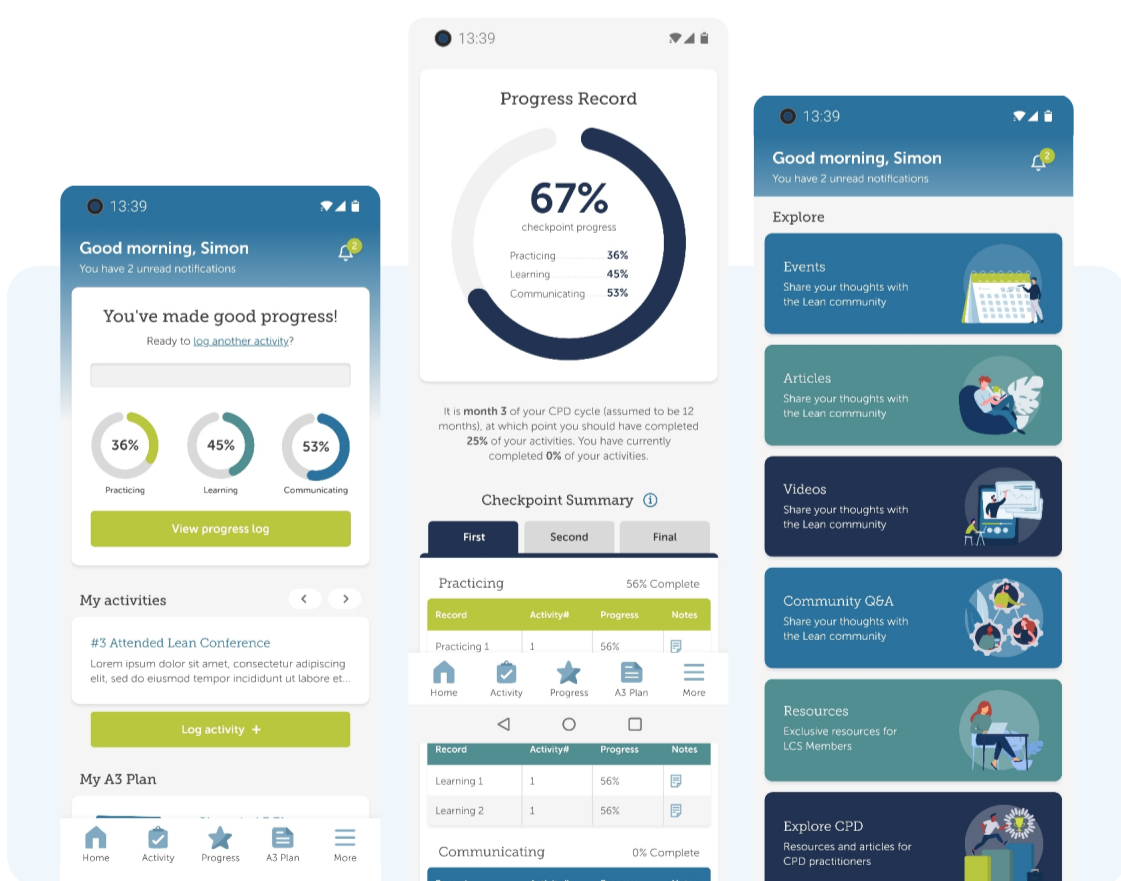

The LCS App

Your Connection to the Lean Community

With the LCS app, you can connect with fellow lean practitioners to share knowledge, grow your network and stay accountable with your professional development

Plus, with a paid Premium Practitioner Membership you can track and record your lean CPD, keeping you ahead of the curve with continuous improvement.

[Find out more](#)